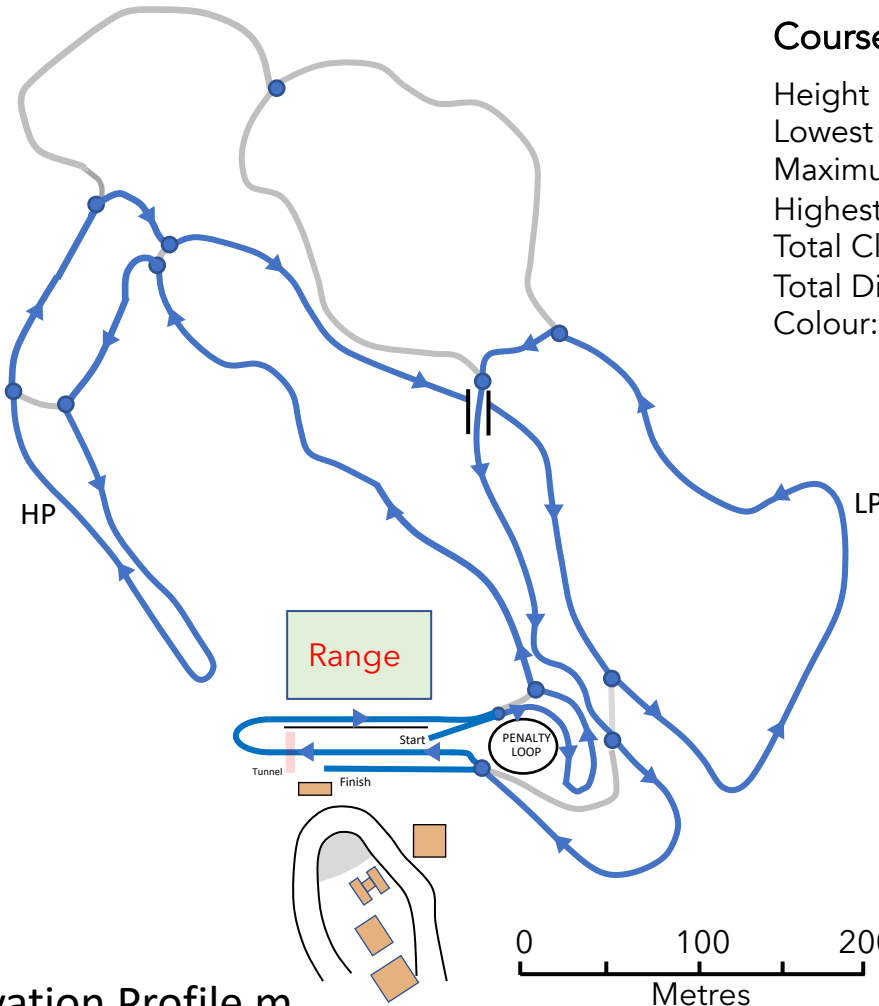

# CANMORE NORDIC CENTRE

## 3.3 KM BIATHLON COURSE - Blue

### Course Information

Height Difference (HD):	55 m
Lowest Point (LP):	1374 m
Maximum Climb (MC):	41 m
Highest Point (HP):	1429 m
Total Climb (TC):	122 m
Total Distance:	3.40 km
Colour:	Blue

### Elevation Profile m