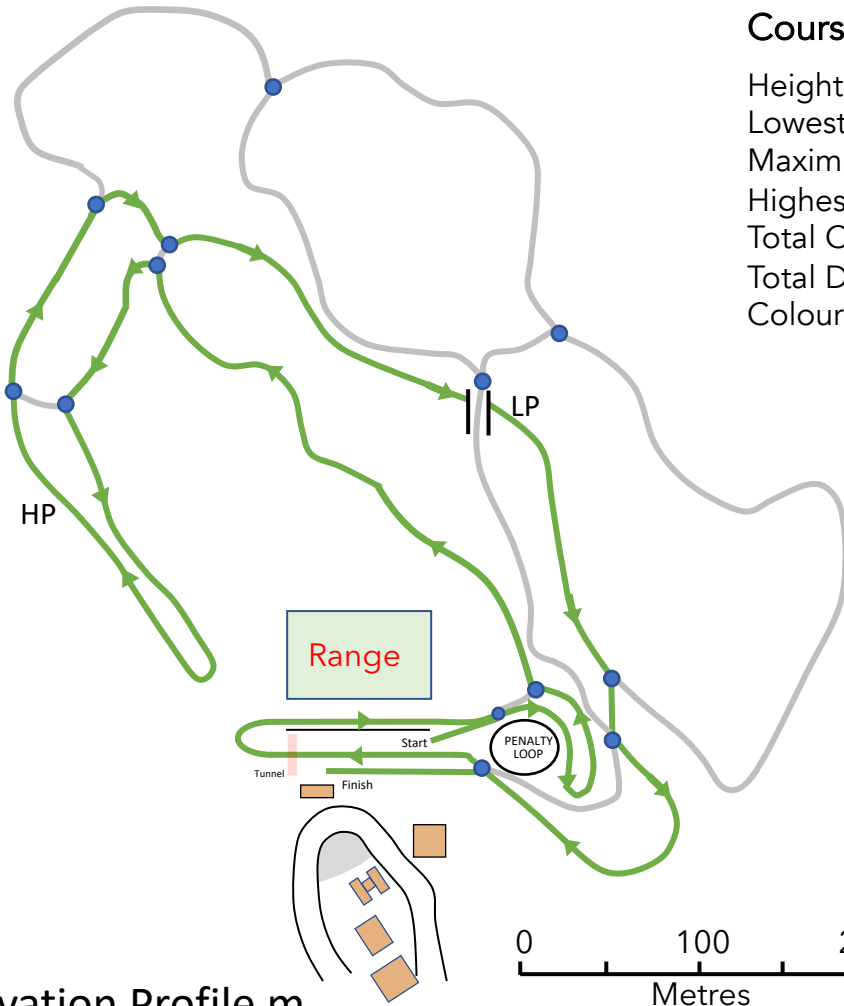

CANMORE NORDIC CENTRE

2.5 KM BIATHLON COURSE - Green

Course Information

Height Difference (HD):	29 m
Lowest Point (LP):	1400 m
Maximum Climb (MC):	20 m
Highest Point (HP):	1429 m
Total Climb (TC):	73 m
Total Distance:	2.50 km
Colour:	Green

Trail Junctions ●

Elevation Profile m