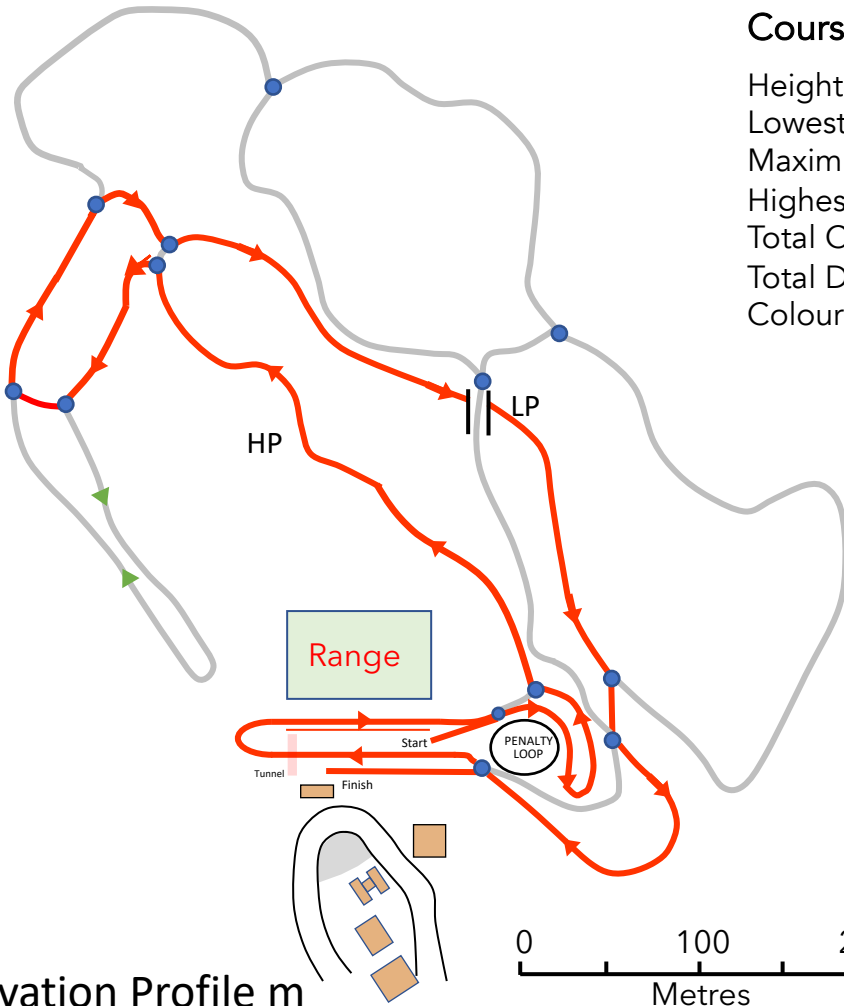

CANMORE NORDIC CENTRE

2 KM BIATHLON COURSE - Red

Course Information

Height Difference (HD):	29 m
Lowest Point (LP):	1400 m
Maximum Climb (MC):	20 m
Highest Point (HP):	1429 m
Total Climb (TC):	56 m
Total Distance:	2.07km
Colour:	Red

Elevation Profile m