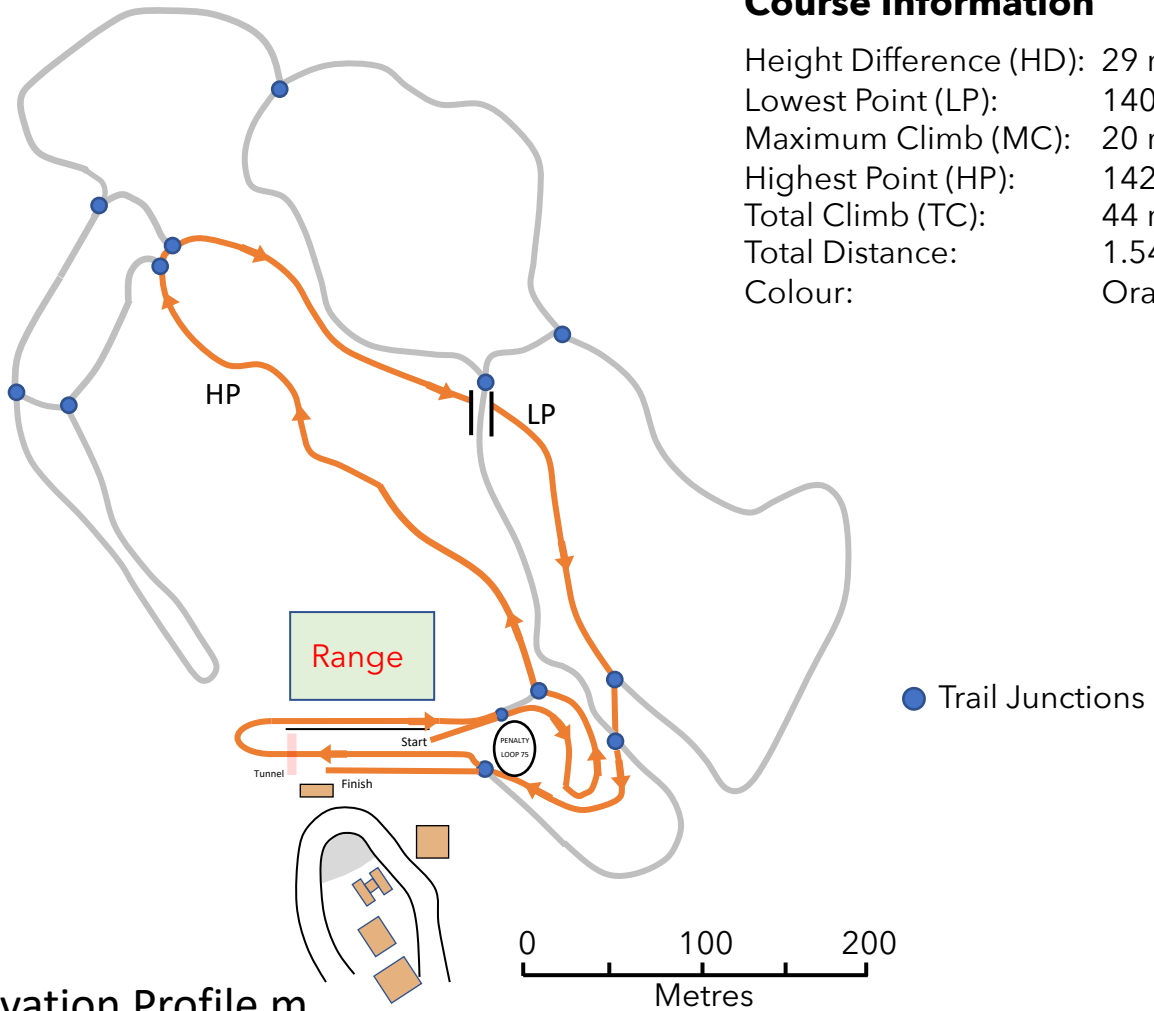

CANMORE NORDIC CENTRE

1.5 KM BIATHLON COURSE - Orange

Course Information

Height Difference (HD):	29 m
Lowest Point (LP):	1400m
Maximum Climb (MC):	20 m
Highest Point (HP):	1429 m
Total Climb (TC):	44 m
Total Distance:	1.54 km
Colour:	Orange

Elevation Profile m