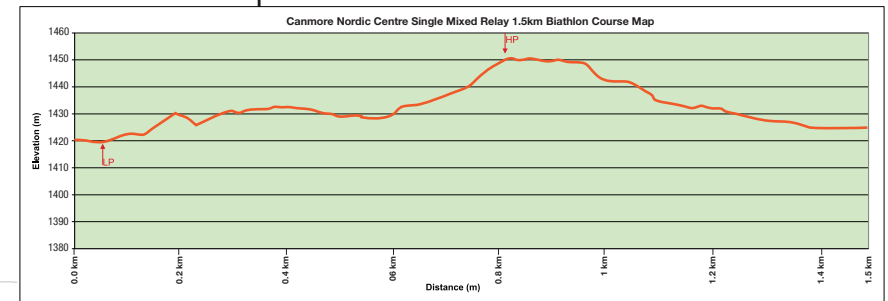

CANMORE NORDIC CENTRE SINGLE MIXED RELAY 1.5 KM BIATHLON COURSE MAP

Course Information

Height Difference: 29 m
Lowest point: 1421 m
Max Climb: 21 m
Highest Point: 1450 m
Total Climb: 36 m
Total Distance: 1500 m
Colour: Orange