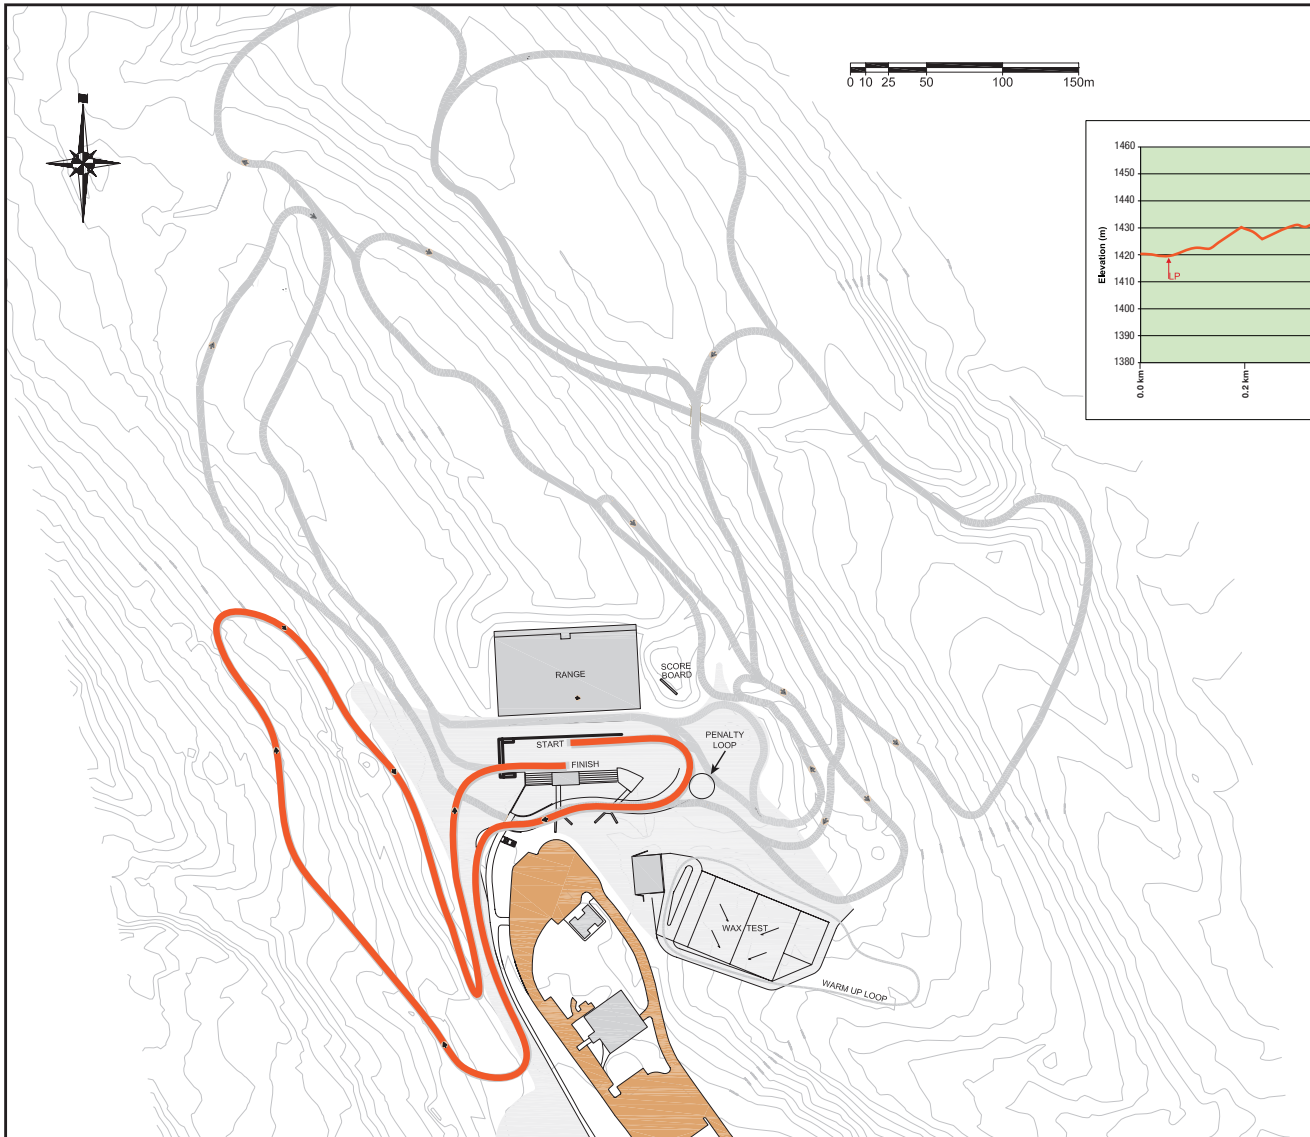

CANMORE NORDIC CENTRE SINGLE MIXED RELAY 1.5 KM BIATHLON COURSE MAP

Course Information

Height Difference: 29 m
Lowest point: 1421 m
Max Climb: 21 m
Highest Point: 1450 m
Total Climb: 36 m
Total Distance: 1500 m
Colour: Orange