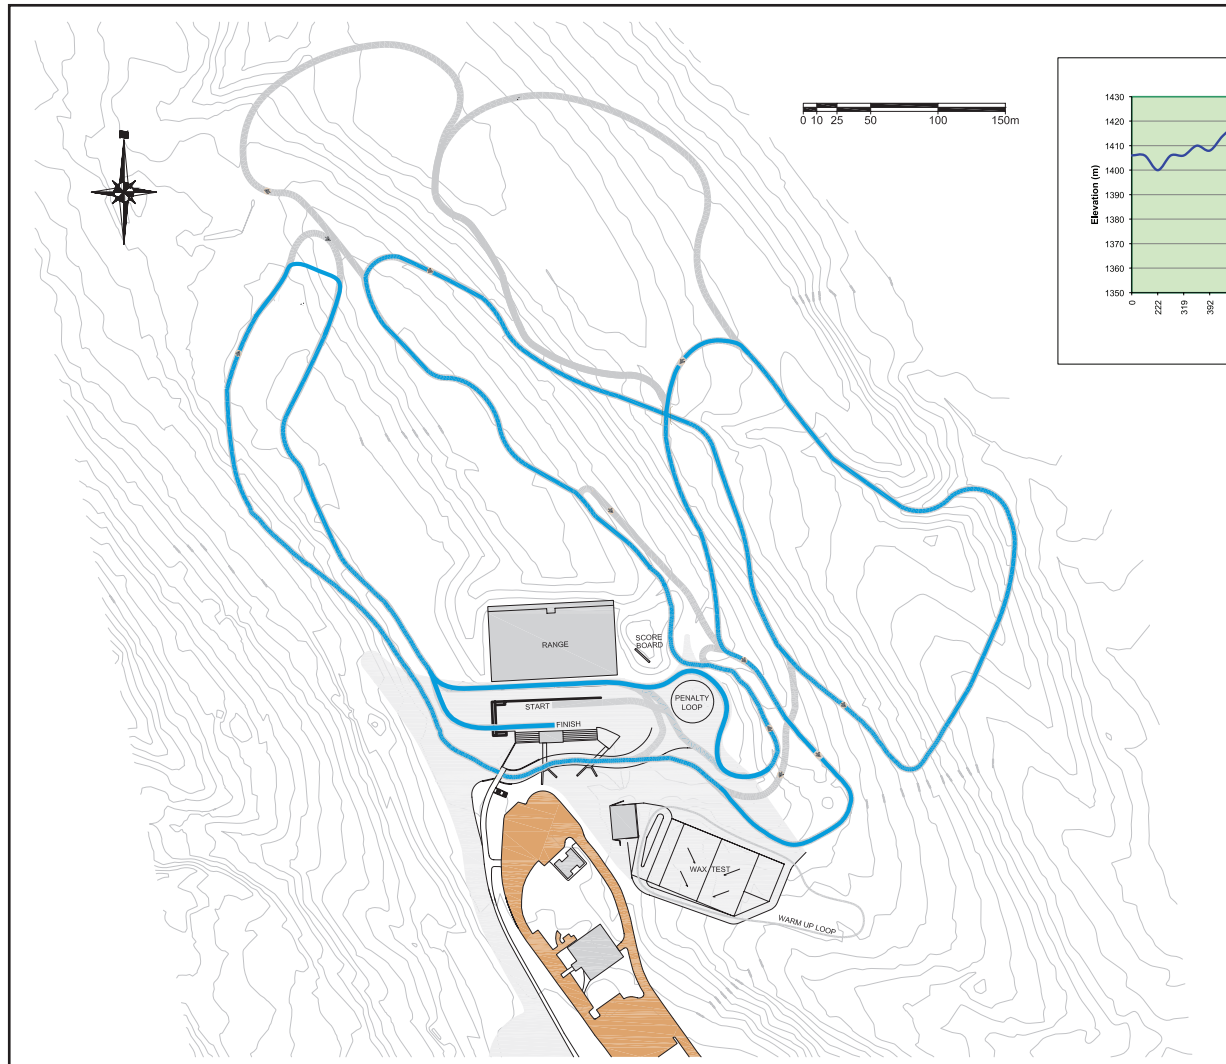

CANMORE NORDIC CENTRE 3.3 KM BIATHLON COURSE MAP

Course Information

Height Difference (HD): 56 m
Lowest Point (LP): 1364 m
Maximum Climb (MC): 24 m
Highest Point (HP): 1420 m
Total Climb (TC): 136 m
Total Distance: 3447 m
Colour: Blue