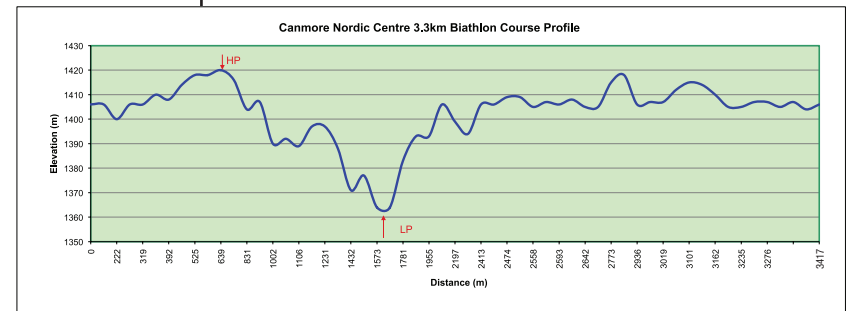

CANMORE NORDIC CENTRE 3.3 KM BIATHLON COURSE MAP

Course Information

Height Difference (HD): 56 m
Lowest Point (LP): 1364 m
Maximum Climb (MC): 24 m
Highest Point (HP): 1420 m
Total Climb (TC): 136 m
Total Distance: 3447 m
Colour: Blue