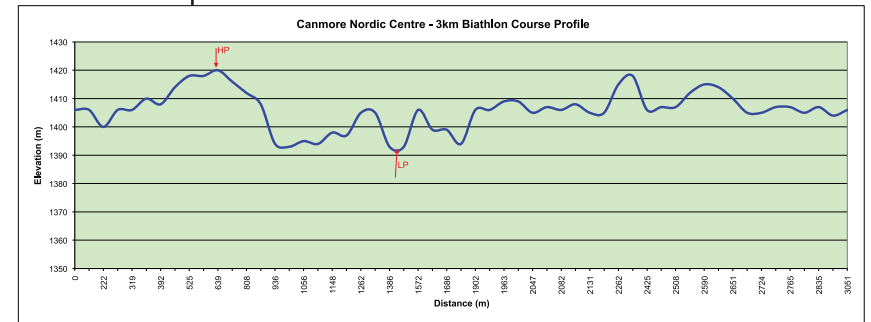

## Course Information

Height Difference (HD): 27 m

Lowest Point (LP): 1393 m

Maximum Climb (MC): 20 m

Highest Point (HP): 1420 m

Total Climb (TC): 96 m

Total Distance: 3118 m

Colour: Yellow