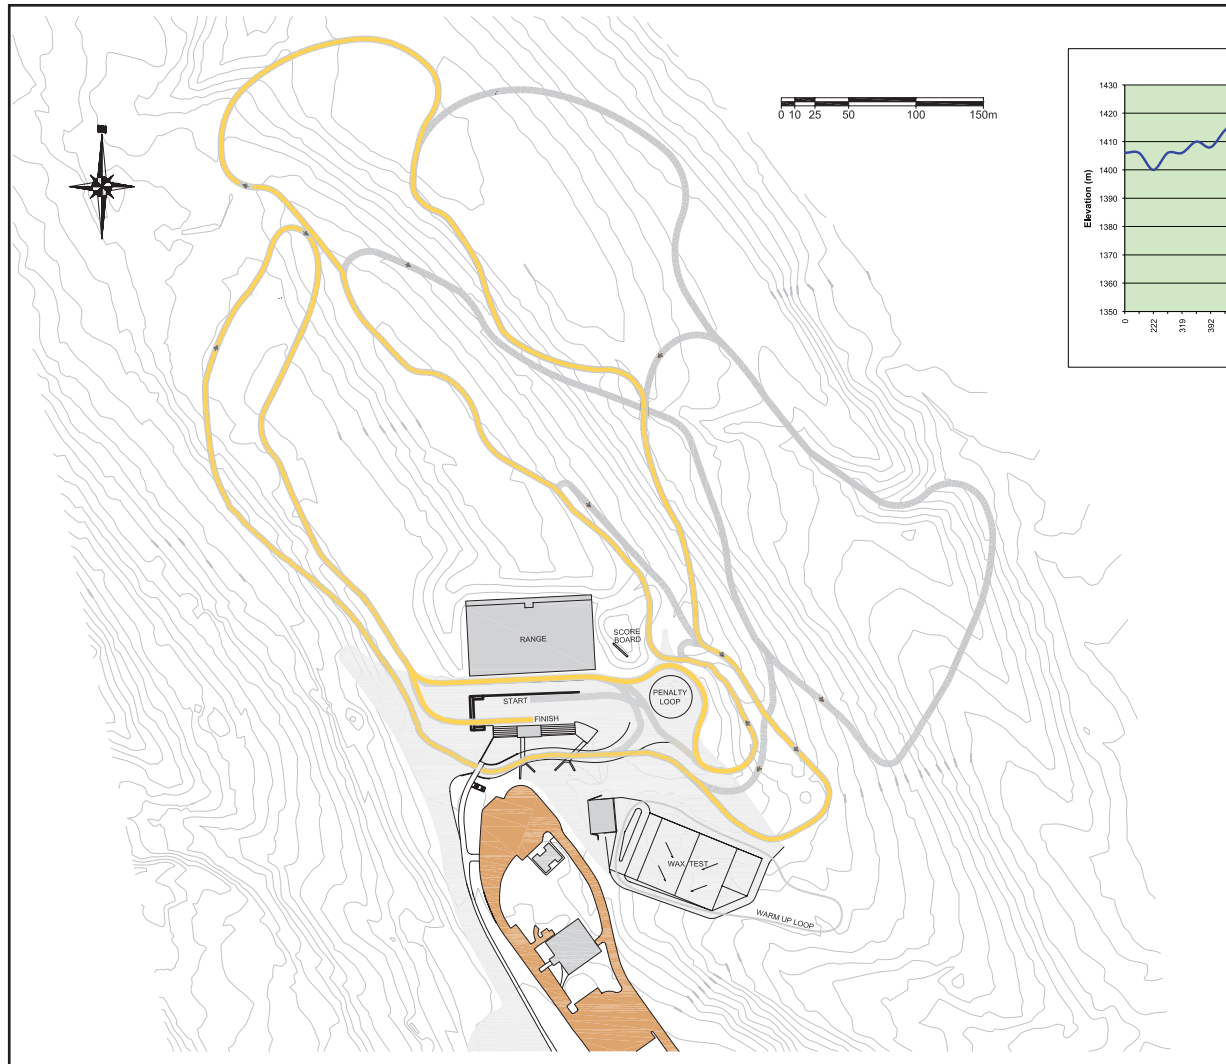

# CANMORE NORDIC CENTRE 3.0 KM BIATHLON COURSE MAP

## Course Information

Height Difference (HD): 27 m

Lowest Point (LP): 1393 m

Maximum Climb (MC): 20 m

Highest Point (HP): 1420 m

Total Climb (TC): 96 m

Total Distance: 3118 m

Colour: Yellow