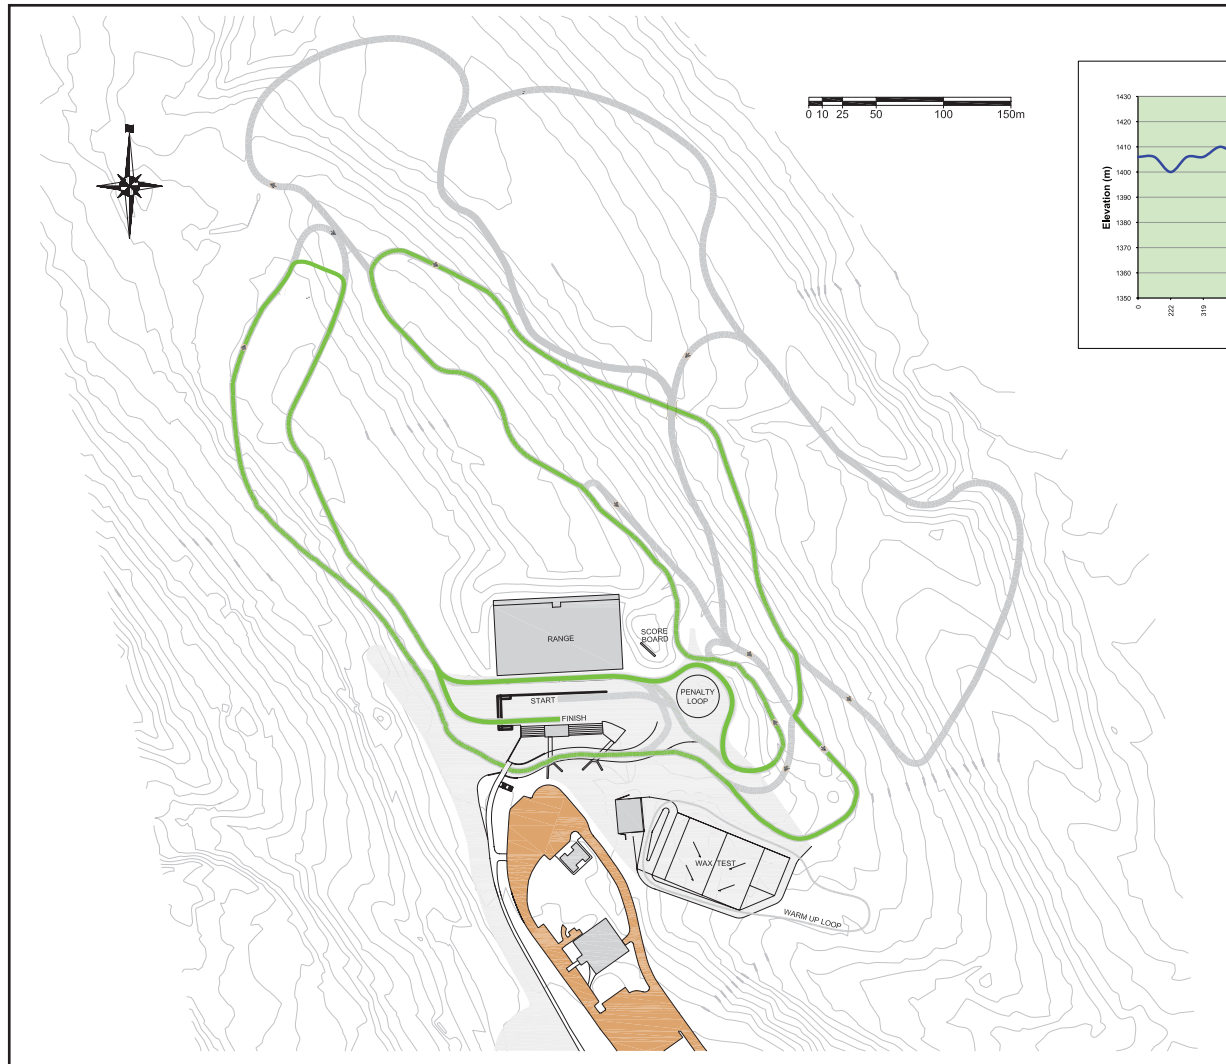

# CANMORE NORDIC CENTRE 2.5 KM BIATHLON COURSE MAP

## Course Information

Height Difference (HD): 31 m  
Lowest Point (LP): 1389 m  
Maximum Climb (MC): 20 m  
Highest Point (HP): 1420 m  
Total Climb (TC): 75 m  
Total Distance: 2535 m  
Colour: Green