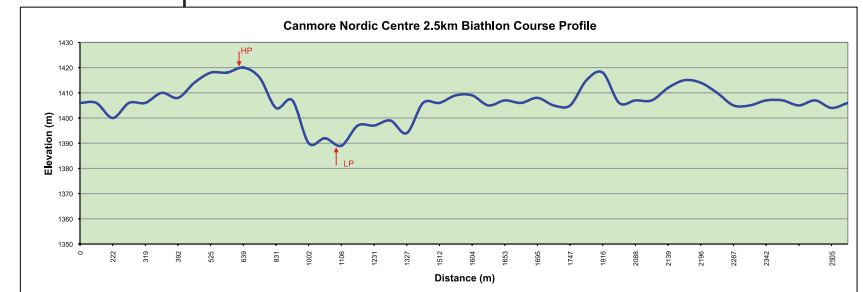

## Course Information

Height Difference (HD): 31 m  
Lowest Point (LP): 1389 m  
Maximum Climb (MC): 20 m  
Highest Point (HP): 1420 m  
Total Climb (TC): 75 m  
Total Distance: 2535 m  
Colour: Green