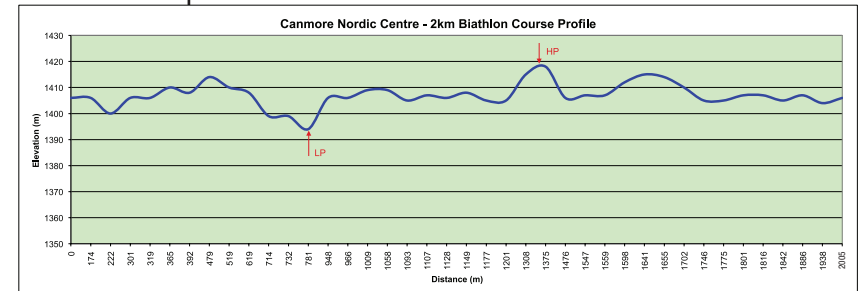

## Course Information

Height Difference (HD): 24 m

Lowest Point (LP): 139 4m

Maximum Climb (MC): 13 m

Highest Point (HP): 1418 m

Total Climb (TC): 59 m

Total Distance: 2035 m

Colour: Red