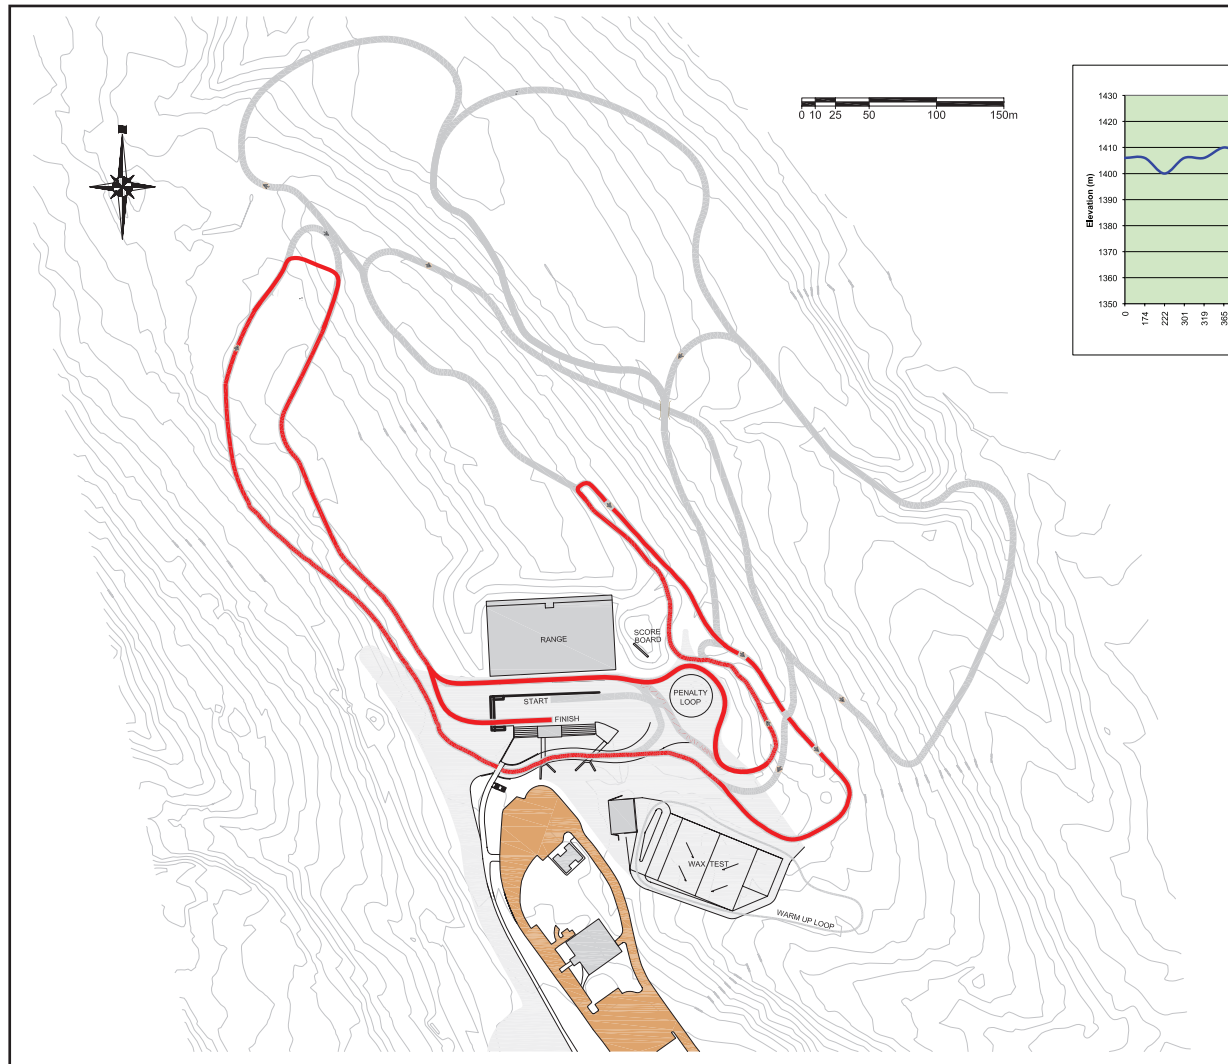

# CANMORE NORDIC CENTRE 2 KM BIATHLON COURSE MAP

## Course Information

Height Difference (HD): 24 m

Lowest Point (LP): 139 4m

Maximum Climb (MC): 13 m

Highest Point (HP): 1418 m

Total Climb (TC): 59 m

Total Distance: 2035 m

Colour: Red